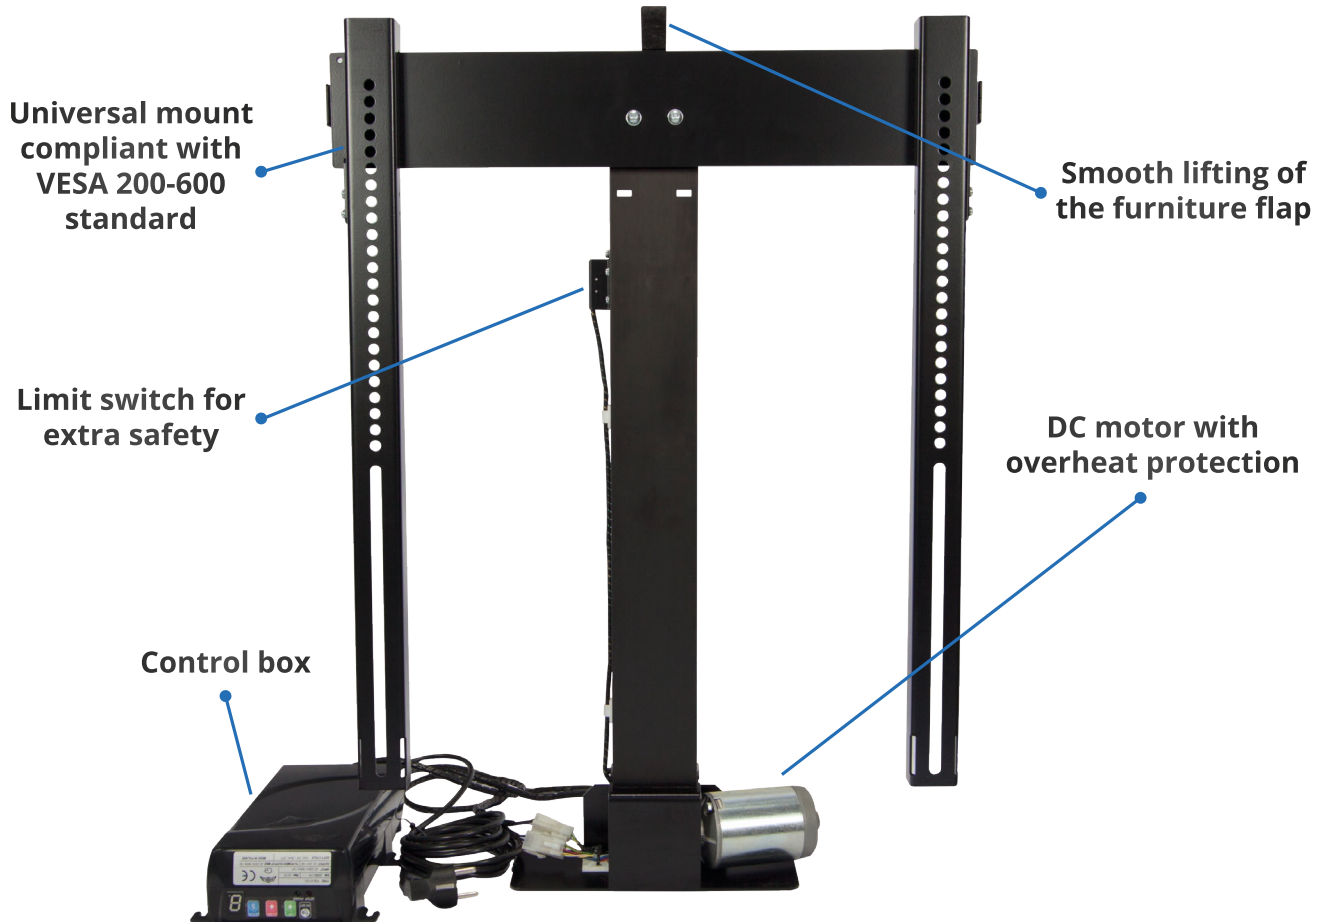

Cabinet lift system ECO RF

K-Eco series is a budget version of K-Type. RF Operated remote controller attached - RF signal can easily go through wooden furniture, eliminating the necessity of wiring antennas or receivers outside the furniture. Lift is equipped with an electric motor safety system, that prevents the motor from overheating by carrying a load that is heavier than possible. Viewing position is programmed with the control box - a very easy procedure, properly described in the attached manual. Universal TV mount covers VESA standards from 200x200 to 600x600 and everything in between. The digital display shows all the necessary operational commands and programming modes.

RF remote control included

Easy stroke adjustment

5 year warranty

Compatible accessories on pages 56 - 57

Specification		
	K-1 Eco RF	K-2 Eco RF
lifting capacity	30 kg / 65 lb	50 kg / 110 lb
lifting height	720 mm / 28"	840 mm / 33"
max screen height	690 mm / 27"	800 mm / 32"
max. VESA	400x600	600x600
lifting speed	20 mm/s	
power consumption	80W	
power supply	115V/230V	

Extension bracket available for low mount LED TV
Product ID: K-BRCK-EXTD

Dimensions [mm]		
	K-1 Eco RF	K-2 Eco RF
A	718	836
B	1435	1670
C	508	708
D	111	111
E	530	600
F	100-460	100-660

Find out more on: rtv.sabaj.pl