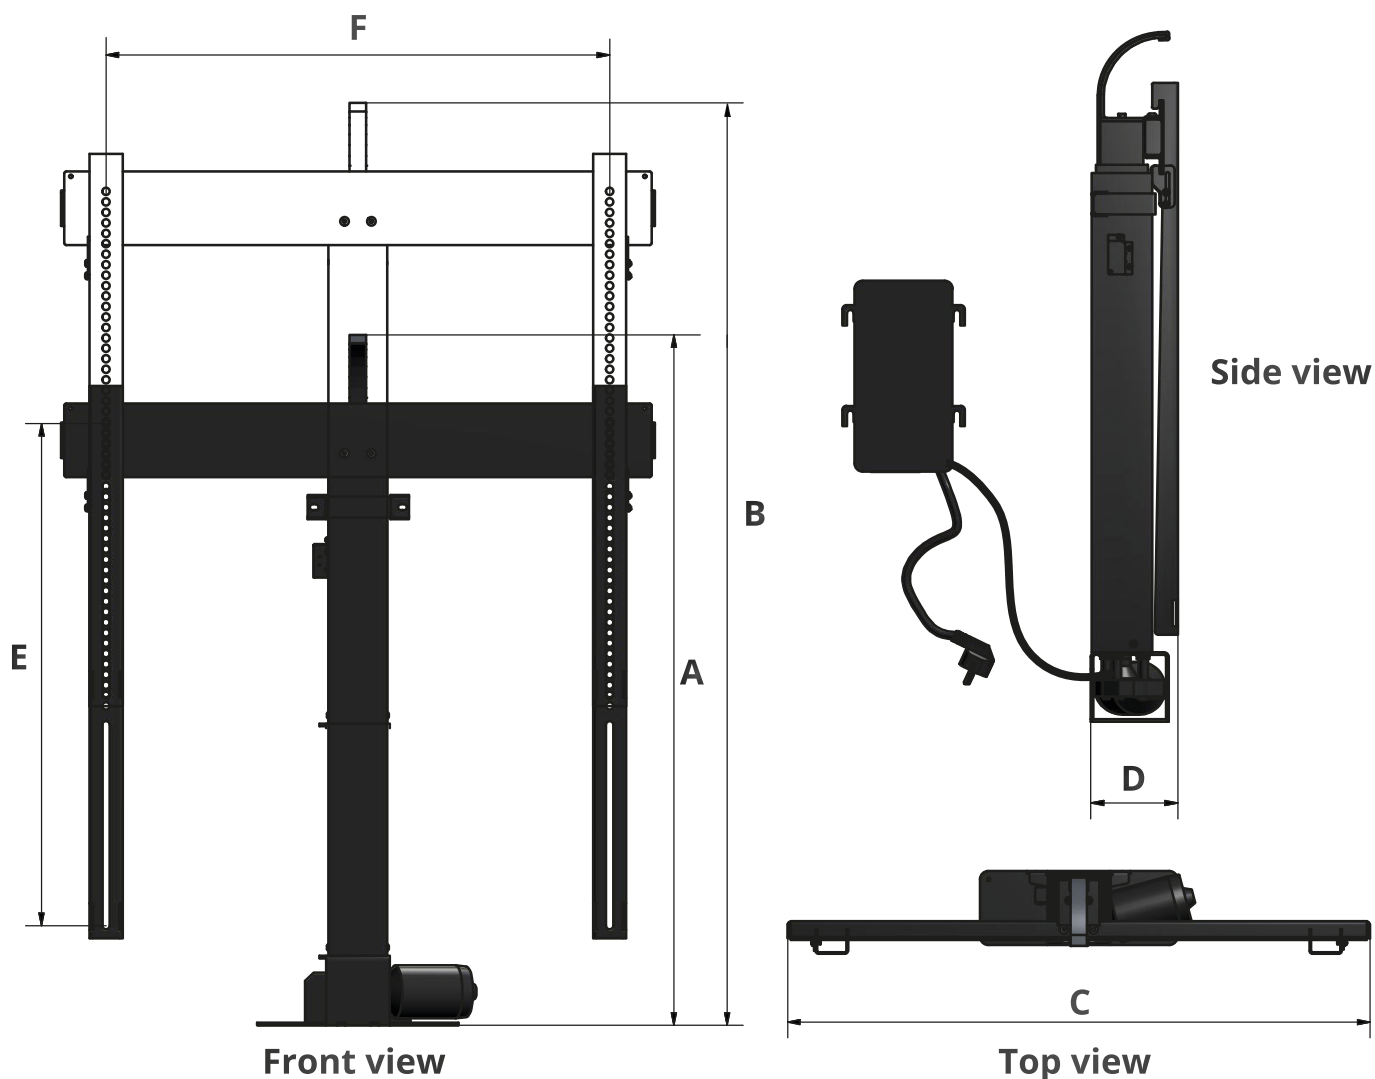

Cabinet lift system ECO RF

K-Eco series is a budget version of K-Type. RF Operated remote controller attached - RF signal can easily go through wooden furniture, eliminating the necessity of wiring antennas or receivers outside the furniture. Lift is equipped with an electric motor safety system, that prevents the motor from overheating by carrying a load that is heavier than possible. Viewing position is programmed with the control box - a very easy procedure, properly described in the attached manual. Universal TV mount covers VESA standards from 200x200 to 600x600 and everything in between. The digital display shows all the necessary operational commands and programming modes.

RF remote control included

Easy stroke adjustment

5 year warranty

Compatible accessories on pages 56 - 57

Specification		
	K-1 Eco RF	K-2 Eco RF
lifting capacity	30 kg / 65 lb	50 kg / 110 lb
lifting height	720 mm / 28"	840 mm / 33"
max screen height	690 mm / 27"	800 mm / 32"
max. VESA	400x600	600x600
lifting speed	20 mm/s	
power consumption	80W	
power supply	115V/230V	

Extension bracket available for low mount LED TV
Product ID: K-BRCK-EXTD

Dimensions [mm]		
	K-1 Eco RF	K-2 Eco RF
A	718	836
B	1435	1670
C	508	708
D	111	111
E	530	600
F	100-460	100-660

Find out more on: rtv.sabaj.pl