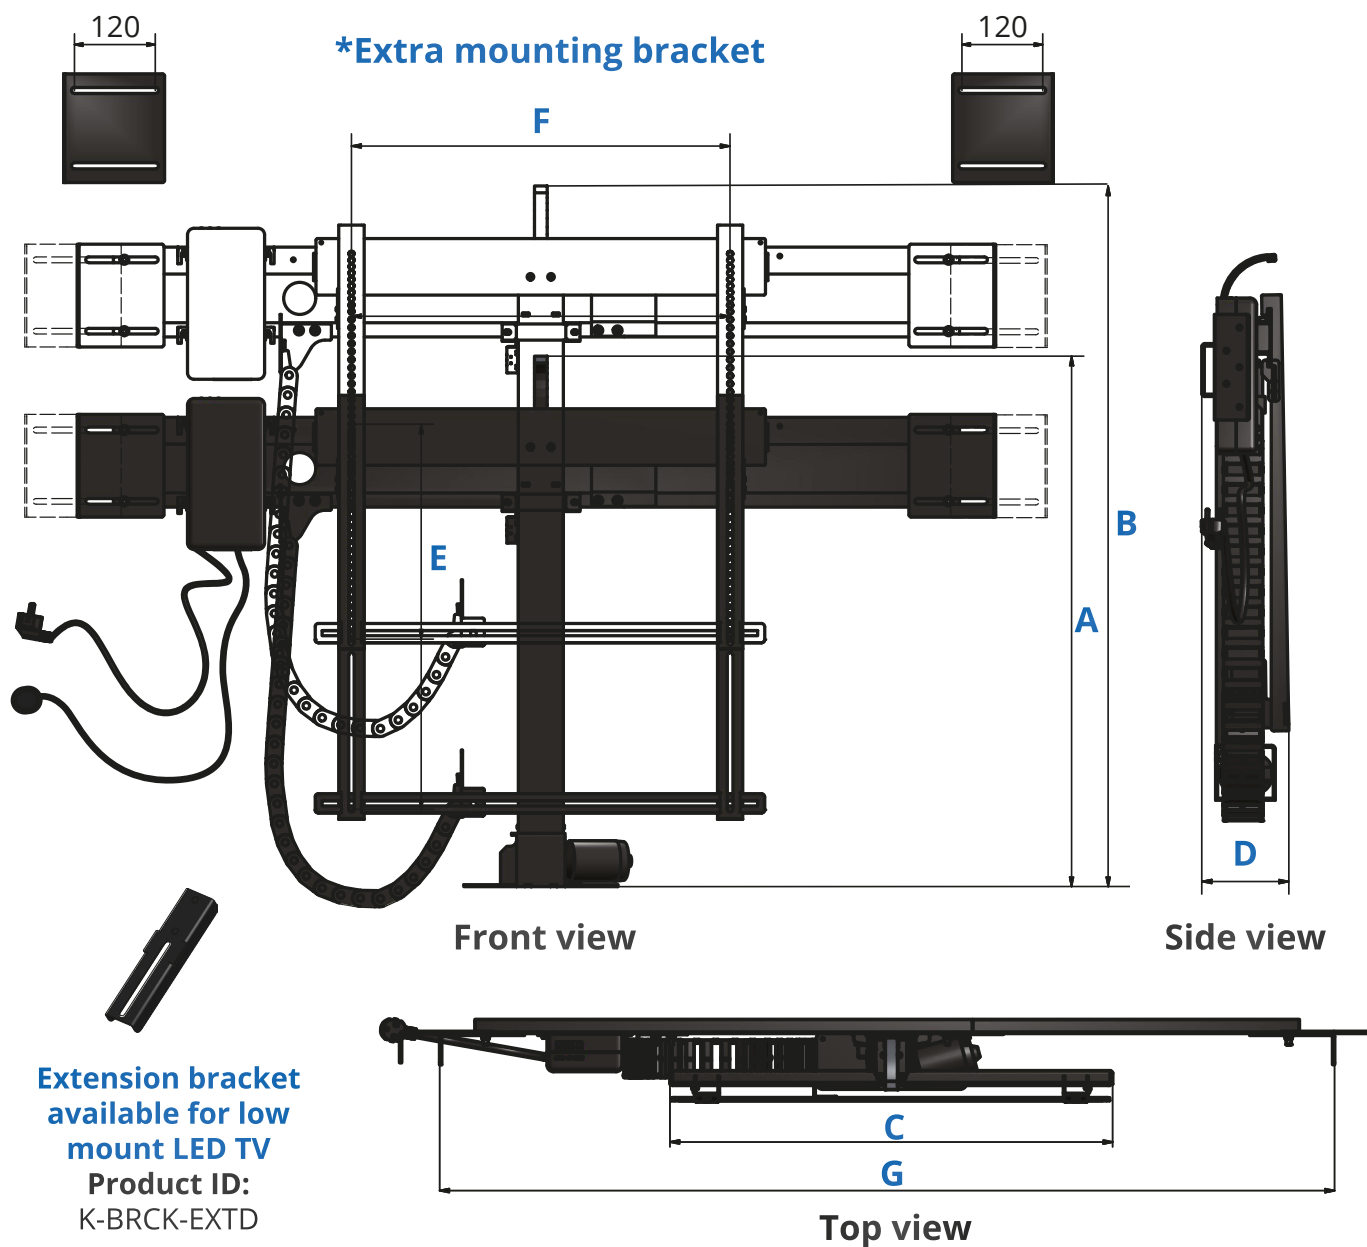

WiFi Ready
K-SMRT
accessory
on page 56

*Compatible with most TV remotes

IR controlled premium cabinet lift

Operated through the IR Receiver attached and your TV's or any other device's IR remote (no extra remotes required). The Premium has all the possible perks. It can lift heavier and bigger screens than the Eco. Unique and patented TV weighting system stops and raises the lift slightly even if a slight obstacle is encountered - therefore protecting both the unit and the users around it. Additional power cord allows connecting TV directly to the lift - no need for extra cables. Power Guard function protects the TV from lowering it when turned on - cutting the power of the screen so that it's always hidden securely. Electric motor protected from too much load and overheating. 5 Year warranty with over 80 thousand cycles on full load ensured. Active RJ-45 Port allows using all the SBAJ accessories with this unit.

**Universal IR
multicode receiver**

**Easy stroke
adjustment**

**Active RJ-45 socket
+ Power Guard**

**Safety
systems**

**Cable
guide**

**5 year
warranty**

Compatible accessories on pages 56 - 57

Specification				
	K-1 Premium IR	K-2 Premium IR	K-3 Premium IR	K-5 Premium IR
lifting capacity	30 kg / 65 lb	50 kg / 110 lb	50 kg / 110 lb	50 kg / 110 lb
lifting height	720 mm / 28"	840 mm / 33"	970 mm / 38"	1025 mm / 43"
max screen height	690 mm / 27"	800 mm / 32"	860 mm / 34"	940 mm / 37"
max. VESA	400x600	600x600	600x600	600x600
lifting speed	20 mm/s			
power consumption	80W			
power supply	115V/230V			

Dimensions [mm]

	K-1 Premium IR	K-2 Premium IR	K-3 Premium IR	K-5 Premium IR
A	718	836	897	974
B	1435	1668	1865	2020
C	508	708	708	708
D	131	131	131	131
E	530	600	670	740
F	100-460	100-660	100-660	100-660
G	1160-1280	1320-1440	1320-1448	1550-1670
*G + extra mounting bracket	-	-	1555	1785