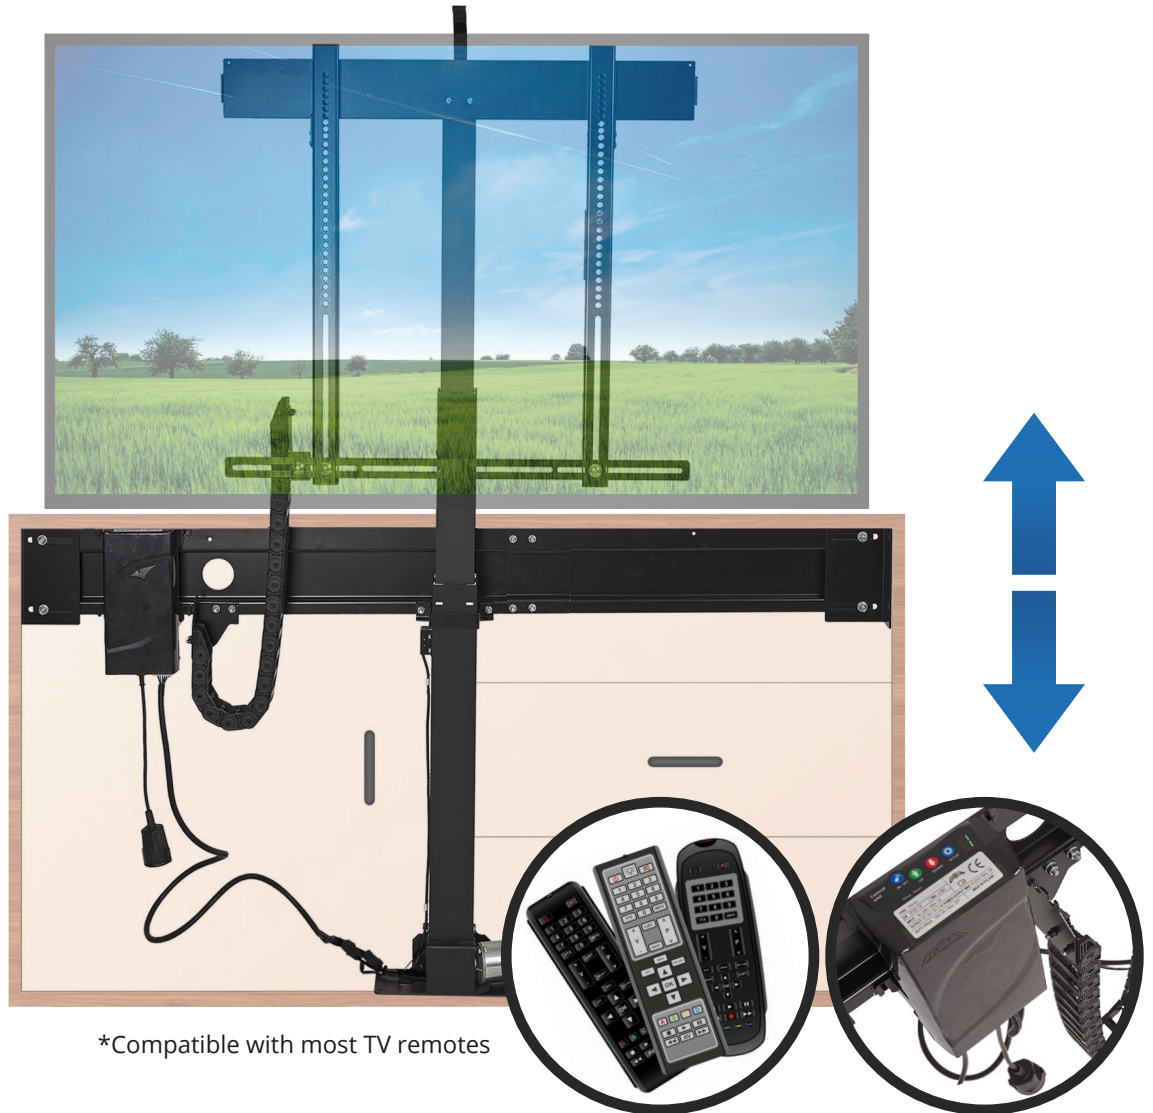

WiFi Ready
K-SMRT
accessory
on page 56

*Compatible with most TV remotes

IR controlled premium cabinet lift

Operated through the IR Receiver attached and your TV's or any other device's IR remote (no extra remotes required). The Premium has all the possible perks. It can lift heavier and bigger screens than the Eco. Unique and patented TV weighting system stops and raises the lift slightly even if a slight obstacle is encountered - therefore protecting both the unit and the users around it. Additional power cord allows connecting TV directly to the lift - no need for extra cables. Power Guard function protects the TV from lowering it when turned on - cutting the power of the screen so that it's always hidden securely. Electric motor protected from too much load and overheating. 5 Year warranty with over 80 thousand cycles on full load ensured. Active RJ-45 Port allows using all the SBAJ accessories with this unit.

**Universal IR
multicode receiver**

**Easy stroke
adjustment**

**Active RJ-45 socket
+ Power Guard**

**Safety
systems**

**Cable
guide**

**5 year
warranty**

Compatible accessories on pages 56 - 57

Specification				
	K-1 Premium IR	K-2 Premium IR	K-3 Premium IR	K-5 Premium IR
lifting capacity	30 kg / 65 lb	50 kg / 110 lb	50 kg / 110 lb	50 kg / 110 lb
lifting height	720 mm / 28"	840 mm / 33"	970 mm / 38"	1025 mm / 43"
max screen height	690 mm / 27"	800 mm / 32"	860 mm / 34"	940 mm / 37"
max. VESA	400x600	600x600	600x600	600x600
lifting speed	20 mm/s			
power consumption	80W			
power supply	115V/230V			

Dimensions [mm]

	K-1 Premium IR	K-2 Premium IR	K-3 Premium IR	K-5 Premium IR
A	718	836	897	974
B	1435	1668	1865	2020
C	508	708	708	708
D	131	131	131	131
E	530	600	670	740
F	100-460	100-660	100-660	100-660
G	1160-1280	1320-1440	1320-1448	1550-1670
*G + extra mounting bracket	-	-	1555	1785