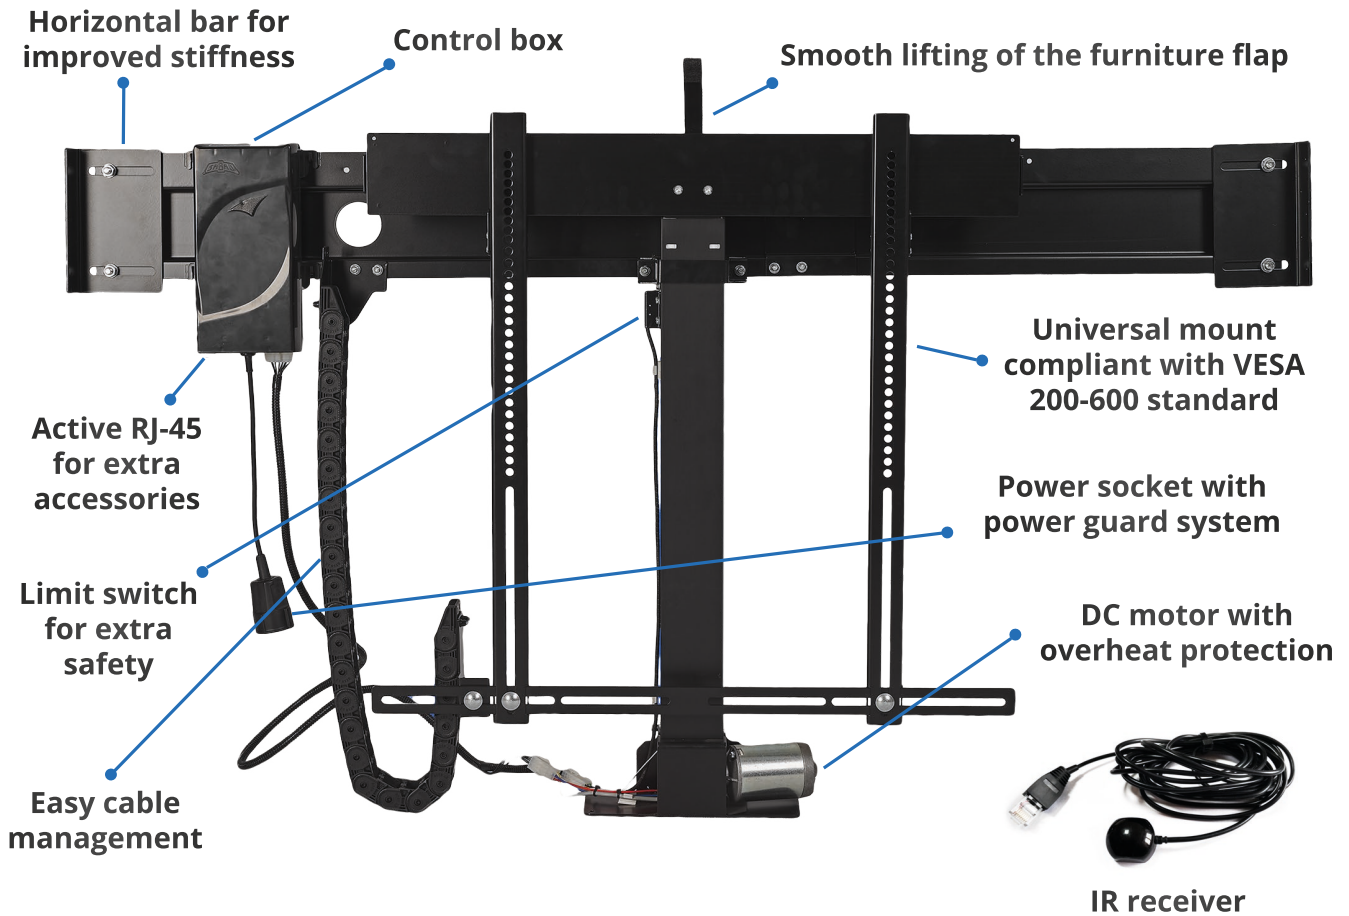

WiFi Ready
K-SMRT
accessory
on page 56

*Compatible with most TV remotes

IR controlled premium cabinet lift

Operated through the IR Receiver attached and your TV's or any other device's IR remote (no extra remotes required). The Premium has all the possible perks. It can lift heavier and bigger screens than the Eco. Unique and patented TV weighting system stops and raises the lift slightly even if a slight obstacle is encountered - therefore protecting both the unit and the users around it. Additional power cord allows connecting TV directly to the lift - no need for extra cables. Power Guard function protects the TV from lowering it when turned on - cutting the power of the screen so that it's always hidden securely. Electric motor protected from too much load and overheating. 5 Year warranty with over 80 thousand cycles on full load ensured. Active RJ-45 Port allows using all the SBAJ accessories with this unit.

**Universal IR
multicode receiver**

**Easy stroke
adjustment**

**Active RJ-45 socket
+ Power Guard**

**Safety
systems**

**Cable
guide**

**5 year
warranty**

Compatible accessories on pages 56 - 57

Specification				
	K-1 Premium IR	K-2 Premium IR	K-3 Premium IR	K-5 Premium IR
lifting capacity	30 kg / 65 lb	50 kg / 110 lb	50 kg / 110 lb	50 kg / 110 lb
lifting height	720 mm / 28"	840 mm / 33"	970 mm / 38"	1025 mm / 43"
max screen height	690 mm / 27"	800 mm / 32"	860 mm / 34"	940 mm / 37"
max. VESA	400x600	600x600	600x600	600x600
lifting speed	20 mm/s			
power consumption	80W			
power supply	115V/230V			

Dimensions [mm]

	K-1 Premium IR	K-2 Premium IR	K-3 Premium IR	K-5 Premium IR
A	718	836	897	974
B	1435	1668	1865	2020
C	508	708	708	708
D	131	131	131	131
E	530	600	670	740
F	100-460	100-660	100-660	100-660
G	1160-1280	1320-1440	1320-1448	1550-1670
*G + extra mounting bracket	-	-	1555	1785