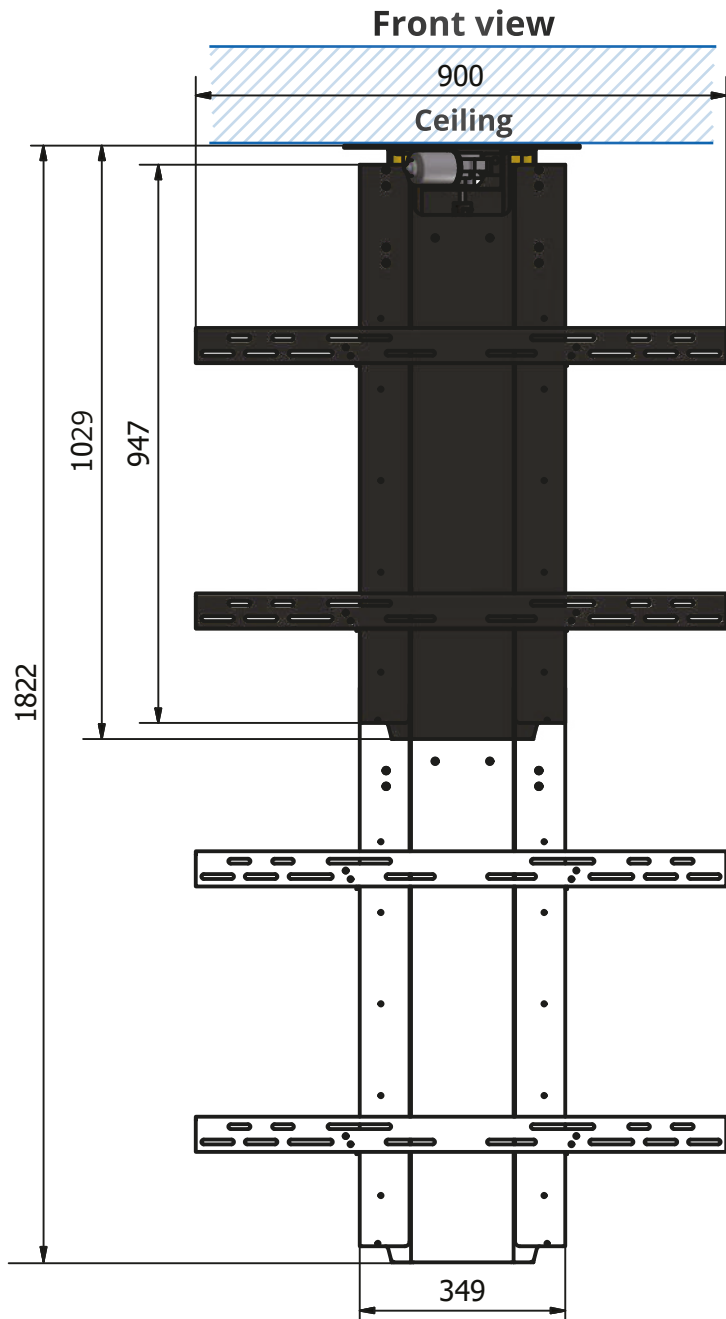

## Wall / Ceiling TV lift

Lowering (upside down) lift with the possibility of Ceiling or wall setup. Sturdy design allows carrying heavier screens and furniture. Control box has an active RJ-45 Port, which means all of the Sabaj Accessories can be used on this model. Universal TV mount covers VESA standards from 200x200 to 600x600 and everything in between. Digital display to show all the necessary operational commands and programming modes.

**RF remote control included**

**Easy stroke adjustment**

**Active RJ-45 socket**

**Safety systems**

**Cable guide**

**5 year warranty**

Compatible accessories on pages 56 - 57

Specification	
	<b>K-2 Down</b>
<b>lifting capacity</b>	80 kg / 176 lb
<b>lifting height</b>	800 mm / 32"
<b>max. VESA</b>	600x600
<b>lifting speed</b>	20 mm/s
<b>power consumption</b>	80W
<b>power supply</b>	115V/230V

**Ceiling mount**

**Wall mount**