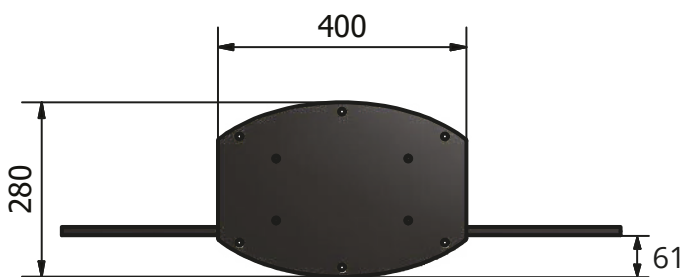

## Wall / Ceiling TV lift

Lowering (upside down) lift with the possibility of Ceiling or wall setup. Sturdy design allows carrying heavier screens and furniture. Control box has an active RJ-45 Port, which means all of the Sabaj Accessories can be used on this model. Universal TV mount covers VESA standards from 200x200 to 600x600 and everything in between. Digital display to show all the necessary operational commands and programming modes.

**RF remote control included**

**Easy stroke adjustment**

**Active RJ-45 socket**

**Safety systems**

**Cable guide**

**5 year warranty**

Compatible accessories on pages 56 - 57

Specification	
	<b>K-2 Down</b>
<b>lifting capacity</b>	80 kg / 176 lb
<b>lifting height</b>	800 mm / 32"
<b>max. VESA</b>	600x600
<b>lifting speed</b>	20 mm/s
<b>power consumption</b>	80W
<b>power supply</b>	115V/230V

**Ceiling mount**

**Wall mount**