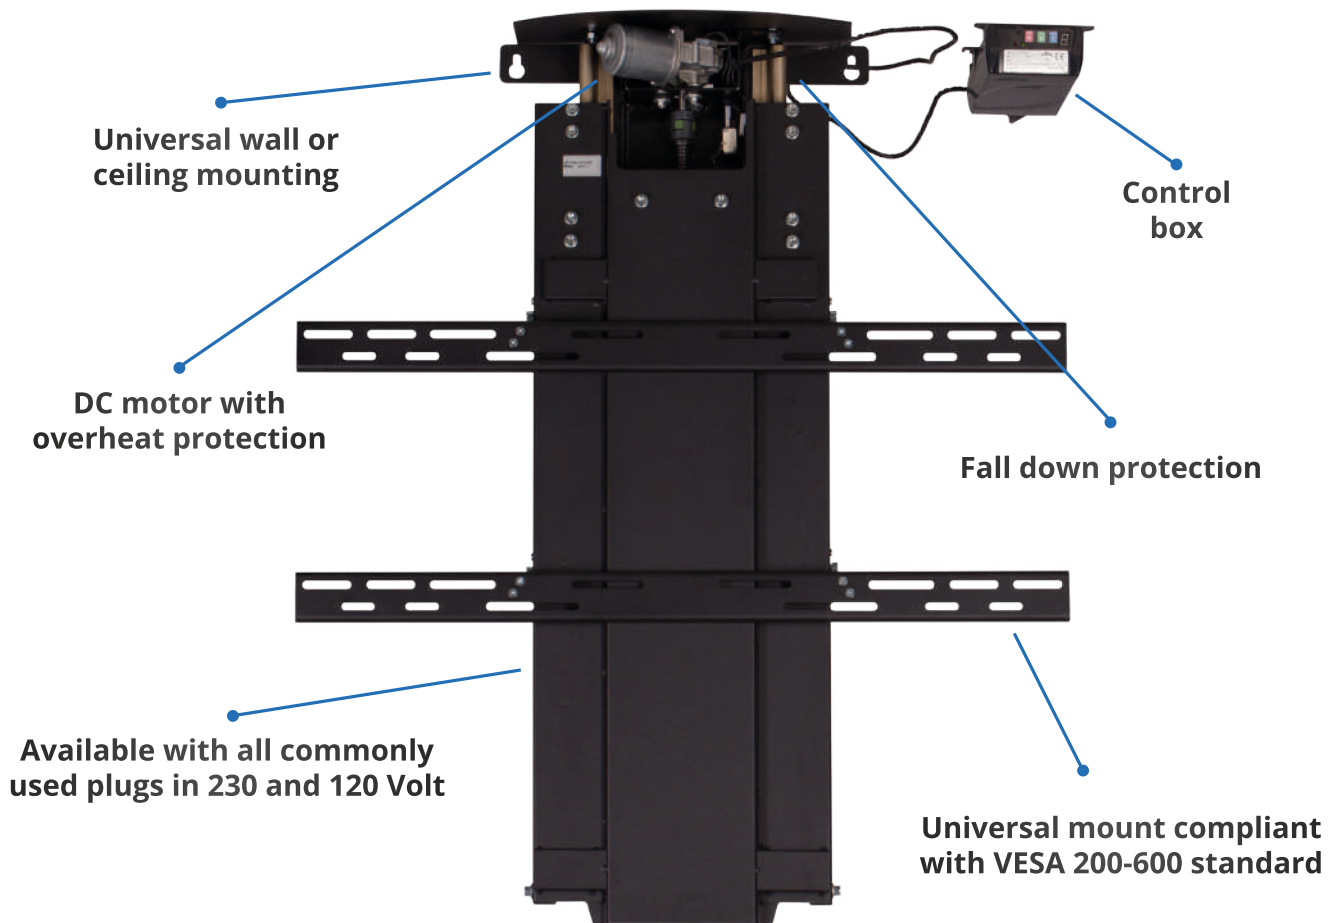

## Wall / Ceiling TV lift

Lowering (upside down) lift with the possibility of Ceiling or wall setup. Sturdy design allows carrying heavier screens and furniture. Control box has an active RJ-45 Port, which means all of the Sabaj Accessories can be used on this model. Universal TV mount covers VESA standards from 200x200 to 600x600 and everything in between. Digital display to show all the necessary operational commands and programming modes.

**RF remote control included**

**Easy stroke adjustment**

**Active RJ-45 socket**

**Safety systems**

**Cable guide**

**5 year warranty**

Compatible accessories on pages 56 - 57

Specification	
	<b>K-2 Down</b>
<b>lifting capacity</b>	80 kg / 176 lb
<b>lifting height</b>	800 mm / 32"
<b>max. VESA</b>	600x600
<b>lifting speed</b>	20 mm/s
<b>power consumption</b>	80W
<b>power supply</b>	115V/230V

**Ceiling mount**

**Wall mount**