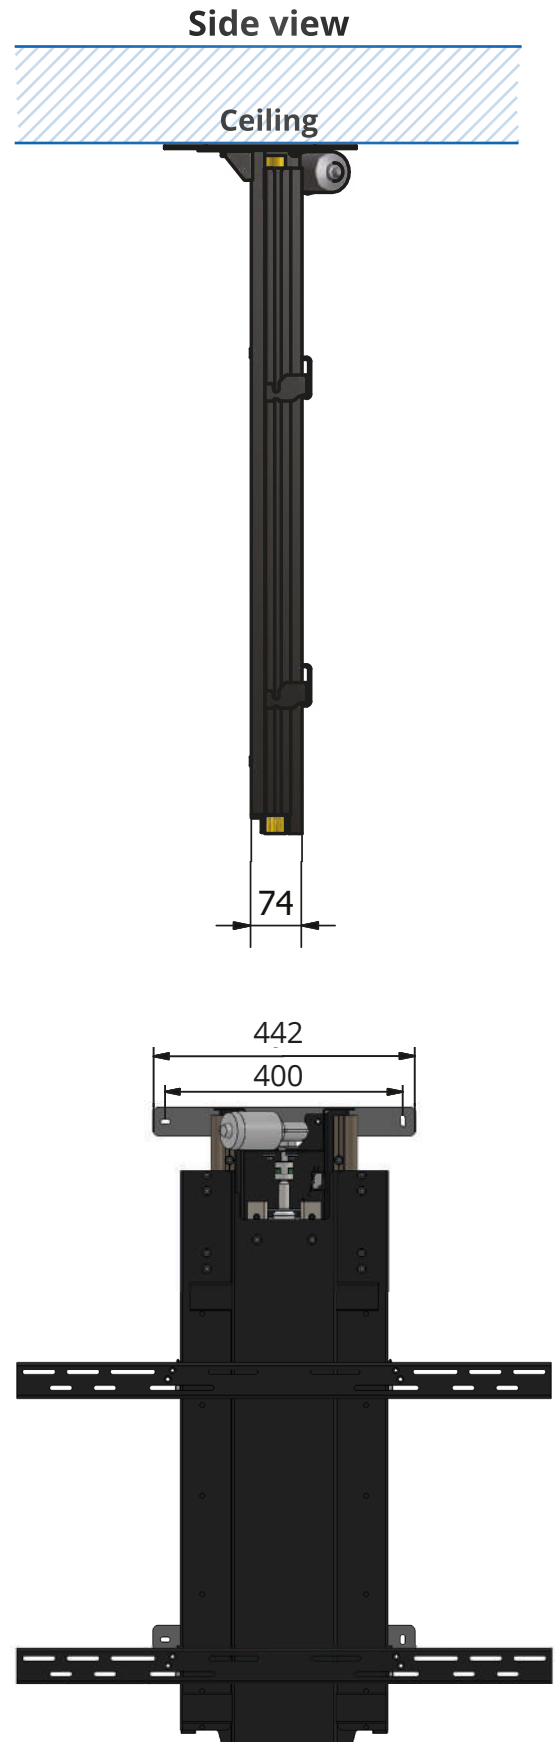

## Wall / Ceiling TV lift

Lowering (upside down) lift with the possibility of Ceiling or wall setup. Sturdy design allows carrying heavier screens and furniture. Control box has an active RJ-45 Port, which means all of the Sabaj Accessories can be used on this model. Universal TV mount covers VESA standards from 200x200 to 600x600 and everything in between. Digital display to show all the necessary operational commands and programming modes.

**RF remote control included**

**Easy stroke adjustment**

**Active RJ-45 socket**

**Safety systems**

**Cable guide**

**5 year warranty**

Compatible accessories on pages 56 - 57

Specification	
	<b>K-2 Down</b>
<b>lifting capacity</b>	80 kg / 176 lb
<b>lifting height</b>	800 mm / 32"
<b>max. VESA</b>	600x600
<b>lifting speed</b>	20 mm/s
<b>power consumption</b>	80W
<b>power supply</b>	115V/230V

**Ceiling mount**

**Wall mount**