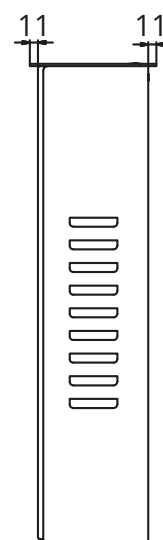

## Compact solutions for smaller screens

The M Series is a Cartridge-type lift, which can be mounted very easily in any furniture. It requires only a rectangle hole in which you need to mount the lift - and that's about it. Button operated, has an active RJ-45 Port for all the Sabaj Accessories. Perfect for lifting PC screens and smaller TVs. Conference rooms most favourite - possibility to set a one-triggers-all manner, so you can place unlimited numbers of those in a line. Can also be used in kitchens, living rooms and offices. Anywhere you might need hiding your screen and having a flat table. Equipped in the most popular small-screen VESA mounts - from 50x50 up to 200x200.

Serial connection  
compatible

Active  
RJ-45 socket

HDMI  
port

5 year  
warranty

Mounting hole depending on the model

Specification			
	M-2 Eco	M-3 Eco	M-4 Eco
lifting capacity	10 kg / 22 lb		
lifting height	410 mm / 16"	460 mm / 18"	460mm / 18"
lifting speed	15 s full extend		
max. VESA	200x200		
max screen size	420x380x70 mm	545x420x70 mm	680x420x70 mm
mounting hole	475x150 mm	595x150 mm	730x150 mm
screen connections	230V power supply, HDMI		
power consumption	9,6W		
power supply	230V		
finish	INOX / BLACK		

Bottom view

Top view

Front view

Side view

## Dimensions [mm]

	M-2 Eco	M-3 Eco	M-4 Eco
A	500	620	755
B	473	593	728
C	632	682	682
D	1082	1182	1182