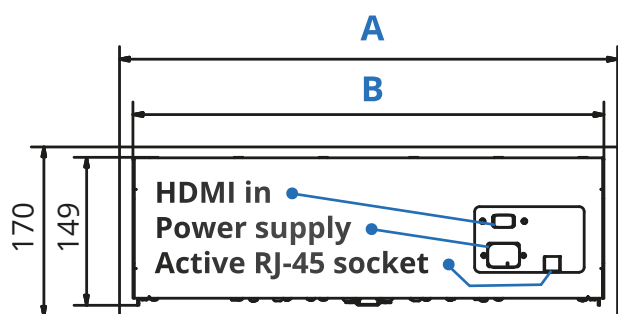

## Compact solutions for smaller screens

The M Series is a Cartridge-type lift, which can be mounted very easily in any furniture. It requires only a rectangle hole in which you need to mount the lift - and that's about it. Button operated, has an active RJ-45 Port for all the Sabaj Accessories. Perfect for lifting PC screens and smaller TVs. Conference rooms most favourite - possibility to set a one-triggers-all manner, so you can place unlimited numbers of those in a line. Can also be used in kitchens, living rooms and offices. Anywhere you might need hiding your screen and having a flat table. Equipped in the most popular small-screen VESA mounts - from 50x50 up to 200x200.

Serial connection  
compatible

Active  
RJ-45 socket

HDMI  
port

5 year  
warranty

Mounting hole depending on the model

Specification			
	M-2 Eco	M-3 Eco	M-4 Eco
lifting capacity	10 kg / 22 lb		
lifting height	410 mm / 16"	460 mm / 18"	460mm / 18"
lifting speed	15 s full extend		
max. VESA	200x200		
max screen size	420x380x70 mm	545x420x70 mm	680x420x70 mm
mounting hole	475x150 mm	595x150 mm	730x150 mm
screen connections	230V power supply, HDMI		
power consumption	9,6W		
power supply	230V		
finish	INOX / BLACK		

Bottom view

Top view

Front view

Side view

## Dimensions [mm]

	M-2 Eco	M-3 Eco	M-4 Eco
A	500	620	755
B	473	593	728
C	632	682	682
D	1082	1182	1182