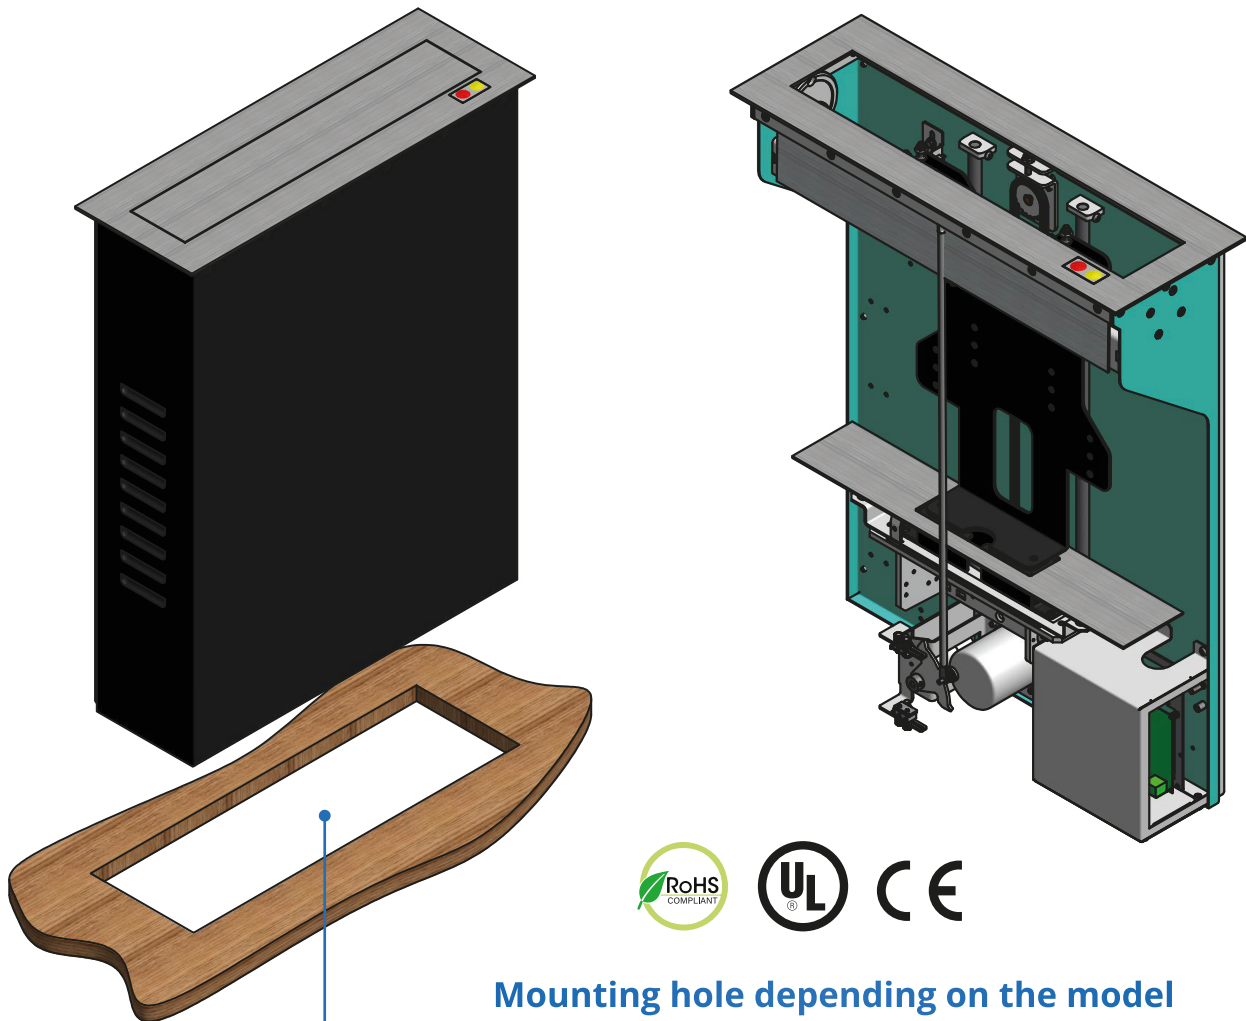

## Compact solutions for smaller screens

The M Series is a Cartridge-type lift, which can be mounted very easily in any furniture. It requires only a rectangle hole in which you need to mount the lift - and that's about it. Button operated, has an active RJ-45 Port for all the Sabaj Accessories. Perfect for lifting PC screens and smaller TVs. Conference rooms most favourite - possibility to set a one-triggers-all manner, so you can place unlimited numbers of those in a line. Can also be used in kitchens, living rooms and offices. Anywhere you might need hiding your screen and having a flat table. Equipped in the most popular small-screen VESA mounts - from 50x50 up to 200x200.

Serial connection  
compatible

Active  
RJ-45 socket

HDMI  
port

5 year  
warranty

Mounting hole depending on the model

Specification			
	M-2 Eco	M-3 Eco	M-4 Eco
lifting capacity	10 kg / 22 lb		
lifting height	410 mm / 16"	460 mm / 18"	460mm / 18"
lifting speed	15 s full extend		
max. VESA	200x200		
max screen size	420x380x70 mm	545x420x70 mm	680x420x70 mm
mounting hole	475x150 mm	595x150 mm	730x150 mm
screen connections	230V power supply, HDMI		
power consumption	9,6W		
power supply	230V		
finish	INOX / BLACK		

Bottom view

Top view

Front view

Side view

## Dimensions [mm]

	M-2 Eco	M-3 Eco	M-4 Eco
A	500	620	755
B	473	593	728
C	632	682	682
D	1082	1182	1182