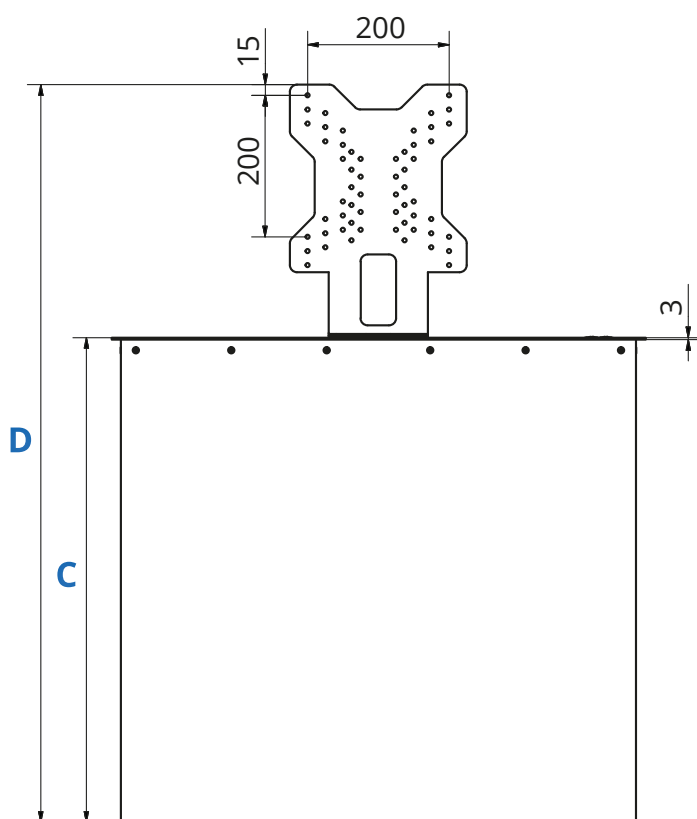

## Compact solutions for smaller screens

The M Series is a Cartridge-type lift, which can be mounted very easily in any furniture. It requires only a rectangle hole in which you need to mount the lift - and that's about it. Button operated, has an active RJ-45 Port for all the Sabaj Accessories. Perfect for lifting PC screens and smaller TVs. Conference rooms most favourite - possibility to set a one-triggers-all manner, so you can place unlimited numbers of those in a line. Can also be used in kitchens, living rooms and offices. Anywhere you might need hiding your screen and having a flat table. Equipped in the most popular small-screen VESA mounts - from 50x50 up to 200x200.

Serial connection  
compatible

Active  
RJ-45 socket

HDMI  
port

5 year  
warranty

Mounting hole depending on the model

Specification			
	M-2 Eco	M-3 Eco	M-4 Eco
lifting capacity	10 kg / 22 lb		
lifting height	410 mm / 16"	460 mm / 18"	460mm / 18"
lifting speed	15 s full extend		
max. VESA	200x200		
max screen size	420x380x70 mm	545x420x70 mm	680x420x70 mm
mounting hole	475x150 mm	595x150 mm	730x150 mm
screen connections	230V power supply, HDMI		
power consumption	9,6W		
power supply	230V		
finish	INOX / BLACK		

Bottom view

Top view

Front view

Side view

## Dimensions [mm]

	M-2 Eco	M-3 Eco	M-4 Eco
A	500	620	755
B	473	593	728
C	632	682	682
D	1082	1182	1182