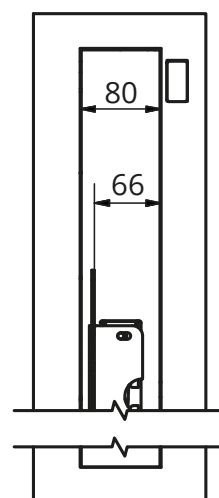

## Compact solutions for smaller screens

The M Series is a Cartridge-type lift, which can be mounted very easily in any furniture. It requires only a rectangle hole in which you need to mount the lift - and that's about it. Button operated, has an active RJ-45 Port for all the Sabaj Accessories. Perfect for lifting PC screens and smaller TVs. Conference rooms most favourite - possibility to set a one-triggers-all manner, so you can place unlimited numbers of those in a line. Can also be used in kitchens, living rooms and offices. Anywhere you might need hiding your screen and having a flat table. Equipped in the most popular small-screen VESA mounts - from 50x50 up to 200x200.

Serial connection  
compatible

Active  
RJ-45 socket

HDMI  
port

5 year  
warranty

Mounting hole depending on the model

Specification			
	M-2 Eco	M-3 Eco	M-4 Eco
lifting capacity	10 kg / 22 lb		
lifting height	410 mm / 16"	460 mm / 18"	460mm / 18"
lifting speed	15 s full extend		
max. VESA	200x200		
max screen size	420x380x70 mm	545x420x70 mm	680x420x70 mm
mounting hole	475x150 mm	595x150 mm	730x150 mm
screen connections	230V power supply, HDMI		
power consumption	9,6W		
power supply	230V		
finish	INOX / BLACK		

Bottom view

Top view

Front view

Side view

## Dimensions [mm]

	M-2 Eco	M-3 Eco	M-4 Eco
A	500	620	755
B	473	593	728
C	632	682	682
D	1082	1182	1182