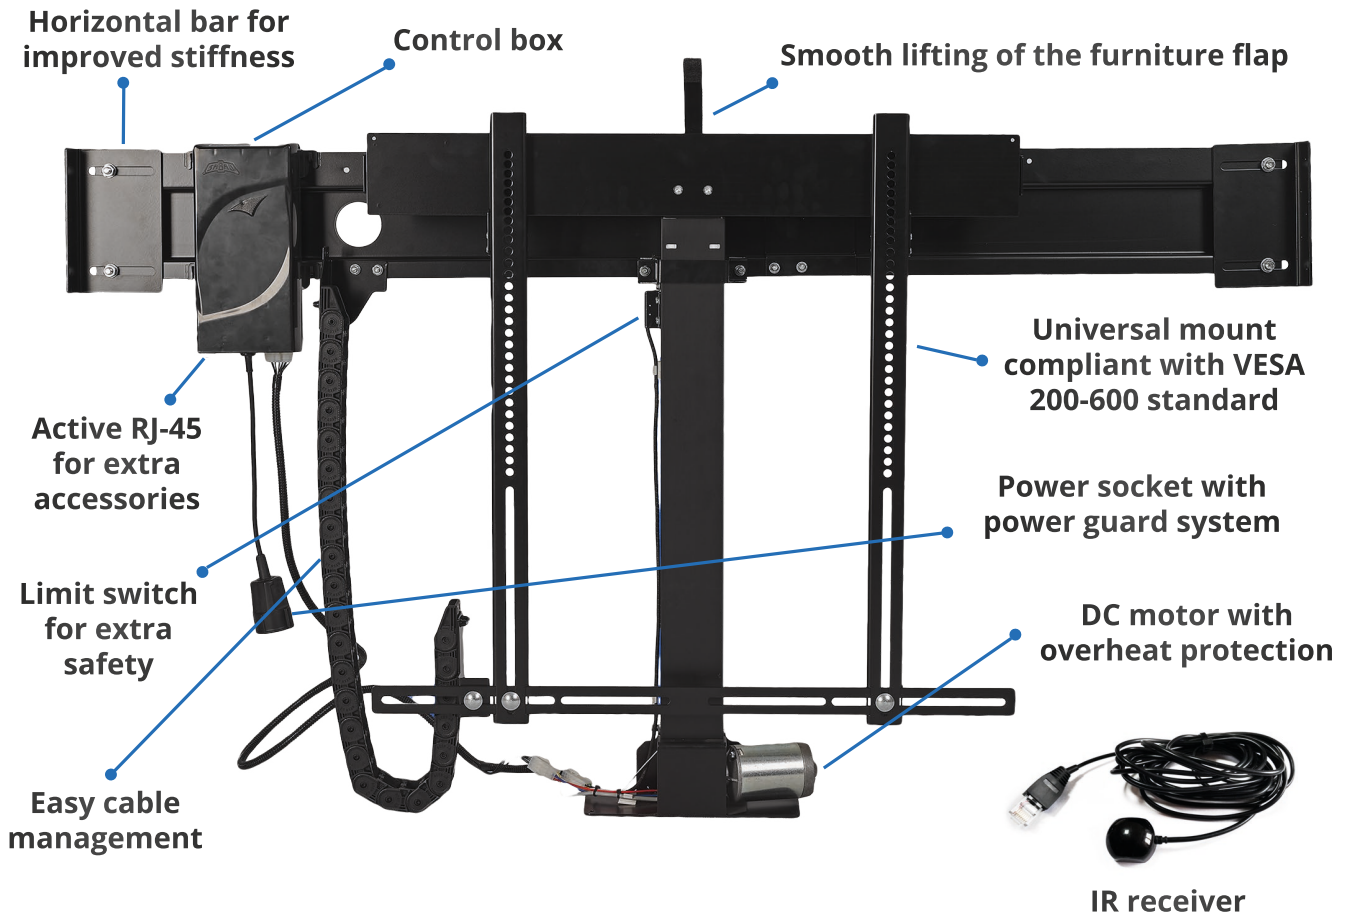

WiFi Ready
K-SMRT
accessory
on page 56

*Compatible with most TV remotes

IR controlled premium cabinet lift

Operated through the IR Receiver attached and your TV's or any other device's IR remote (no extra remotes required). The Premium has all the possible perks. It can lift heavier and bigger screens than the Eco. Unique and patented TV weighting system stops and raises the lift slightly even if a slight obstacle is encountered - therefore protecting both the unit and the users around it. Additional power cord allows connecting TV directly to the lift - no need for extra cables. Power Guard function protects the TV from lowering it when turned on - cutting the power of the screen so that it's always hidden securely. Electric motor protected from too much load and overheating. 5 Year warranty with over 80 thousand cycles on full load ensured. Active RJ-45 Port allows using all the SBAJ accessories with this unit.

**Universal IR
multicode receiver**

**Easy stroke
adjustment**

**Active RJ-45 socket
+ Power Guard**

**Safety
systems**

**Cable
guide**

**5 year
warranty**

Compatible accessories on pages 56 - 57

Specification				
	K-1 Premium IR	K-2 Premium IR	K-3 Premium IR	K-5 Premium IR
lifting capacity	30 kg / 65 lb	50 kg / 110 lb	50 kg / 110 lb	50 kg / 110 lb
lifting height	720 mm / 28"	840 mm / 33"	970 mm / 38"	1025 mm / 43"
max screen height	690 mm / 27"	800 mm / 32"	860 mm / 34"	940 mm / 37"
max. VESA	400x600	600x600	600x600	600x600
lifting speed	20 mm/s			
power consumption	80W			
power supply	115V/230V			

Dimensions [mm]

	K-1 Premium IR	K-2 Premium IR	K-3 Premium IR	K-5 Premium IR
A	708	822	887	965
B	1428	1662	1857	1990
C	508	708	708	708
D	131	131	131	131
E	530	600	670	740
F	100-460	100-660	100-660	100-660
G	1160-1280	1320-1440	1320-1448	1550-1670
*G + extra mounting bracket	-	-	1555	1785