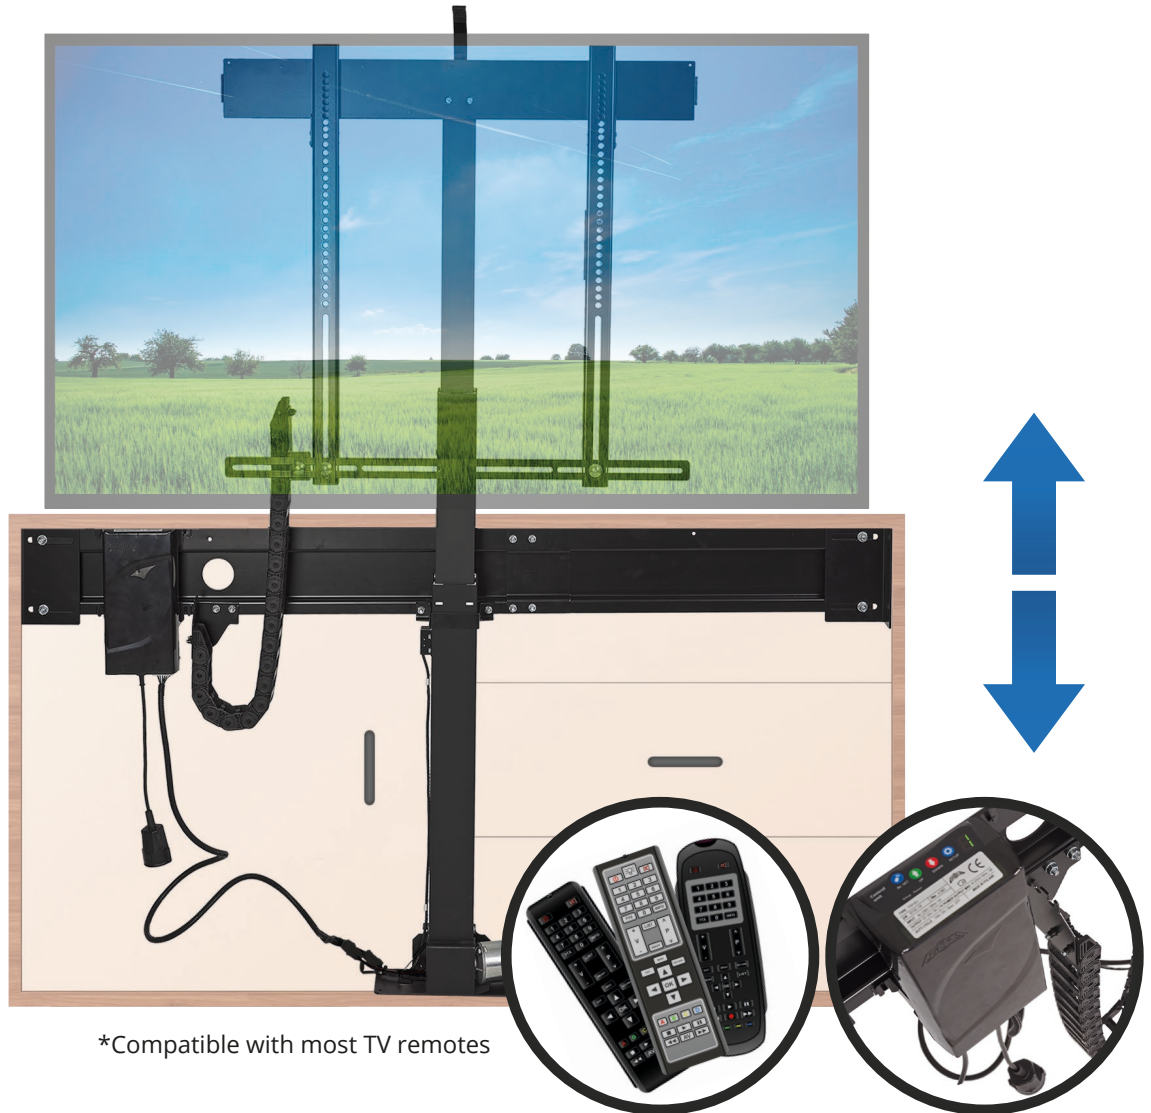

WiFi Ready
K-SMRT
accessory
on page 56

*Compatible with most TV remotes

IR controlled premium cabinet lift

Operated through the IR Receiver attached and your TV's or any other device's IR remote (no extra remotes required). The Premium has all the possible perks. It can lift heavier and bigger screens than the Eco. Unique and patented TV weighting system stops and raises the lift slightly even if a slight obstacle is encountered - therefore protecting both the unit and the users around it. Additional power cord allows connecting TV directly to the lift - no need for extra cables. Power Guard function protects the TV from lowering it when turned on - cutting the power of the screen so that it's always hidden securely. Electric motor protected from too much load and overheating. 5 Year warranty with over 80 thousand cycles on full load ensured. Active RJ-45 Port allows using all the SBAJ accessories with this unit.

**Universal IR
multicode receiver**

**Easy stroke
adjustment**

**Active RJ-45 socket
+ Power Guard**

**Safety
systems**

**Cable
guide**

**5 year
warranty**

Compatible accessories on pages 56 - 57

Specification				
	K-1 Premium IR	K-2 Premium IR	K-3 Premium IR	K-5 Premium IR
lifting capacity	30 kg / 65 lb	50 kg / 110 lb	50 kg / 110 lb	50 kg / 110 lb
lifting height	720 mm / 28"	840 mm / 33"	970 mm / 38"	1025 mm / 43"
max screen height	690 mm / 27"	800 mm / 32"	860 mm / 34"	940 mm / 37"
max. VESA	400x600	600x600	600x600	600x600
lifting speed	20 mm/s			
power consumption	80W			
power supply	115V/230V			

Dimensions [mm]

	K-1 Premium IR	K-2 Premium IR	K-3 Premium IR	K-5 Premium IR
A	708	822	887	965
B	1428	1662	1857	1990
C	508	708	708	708
D	131	131	131	131
E	530	600	670	740
F	100-460	100-660	100-660	100-660
G	1160-1280	1320-1440	1320-1448	1550-1670
*G + extra mounting bracket	-	-	1555	1785