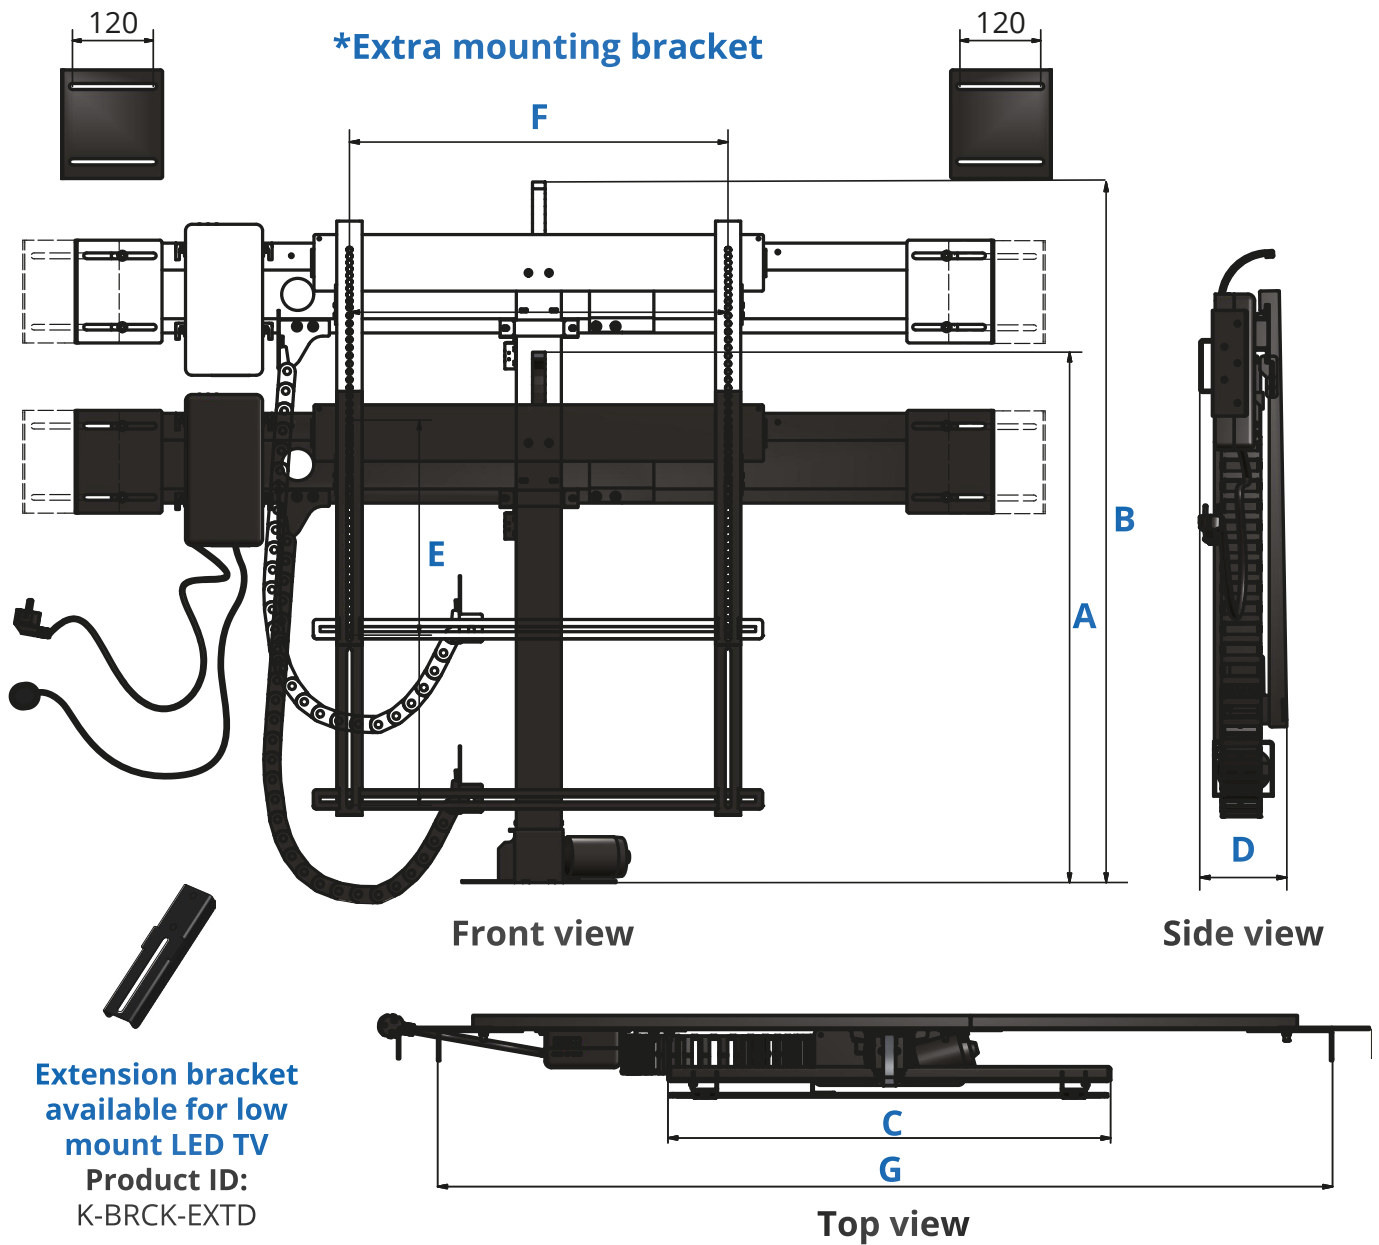

WiFi Ready
K-SMRT
accessory
on page 56

*Compatible with most TV remotes

IR controlled premium cabinet lift

Operated through the IR Receiver attached and your TV's or any other device's IR remote (no extra remotes required). The Premium has all the possible perks. It can lift heavier and bigger screens than the Eco. Unique and patented TV weighting system stops and raises the lift slightly even if a slight obstacle is encountered - therefore protecting both the unit and the users around it. Additional power cord allows connecting TV directly to the lift - no need for extra cables. Power Guard function protects the TV from lowering it when turned on - cutting the power of the screen so that it's always hidden securely. Electric motor protected from too much load and overheating. 5 Year warranty with over 80 thousand cycles on full load ensured. Active RJ-45 Port allows using all the SBAJ accessories with this unit.

**Universal IR
multicode receiver**

**Easy stroke
adjustment**

**Active RJ-45 socket
+ Power Guard**

**Safety
systems**

**Cable
guide**

**5 year
warranty**

Compatible accessories on pages 56 - 57

Specification				
	K-1 Premium IR	K-2 Premium IR	K-3 Premium IR	K-5 Premium IR
lifting capacity	30 kg / 65 lb	50 kg / 110 lb	50 kg / 110 lb	50 kg / 110 lb
lifting height	720 mm / 28"	840 mm / 33"	970 mm / 38"	1025 mm / 43"
max screen height	690 mm / 27"	800 mm / 32"	860 mm / 34"	940 mm / 37"
max. VESA	400x600	600x600	600x600	600x600
lifting speed	20 mm/s			
power consumption	80W			
power supply	115V/230V			

Dimensions [mm]

	K-1 Premium IR	K-2 Premium IR	K-3 Premium IR	K-5 Premium IR
A	708	822	887	965
B	1428	1662	1857	1990
C	508	708	708	708
D	131	131	131	131
E	530	600	670	740
F	100-460	100-660	100-660	100-660
G	1160-1280	1320-1440	1320-1448	1550-1670
*G + extra mounting bracket	-	-	1555	1785